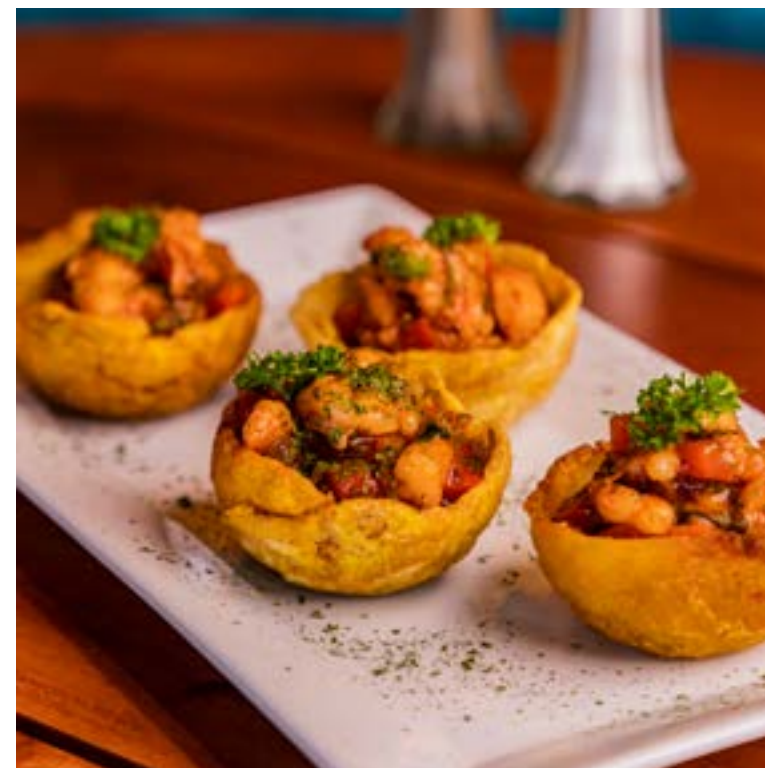

# MOJITO BAR

POOL AREA

ENTERTAINMENT ON PORT

CIRCUS PLAZA

FUNTASTIC VILLAGE

# TAINO BAY

PUERTO PLATA

WELCOME PLAZA

CANTINA LATINA

CANTINA LATINA

## MARGARITA BAR