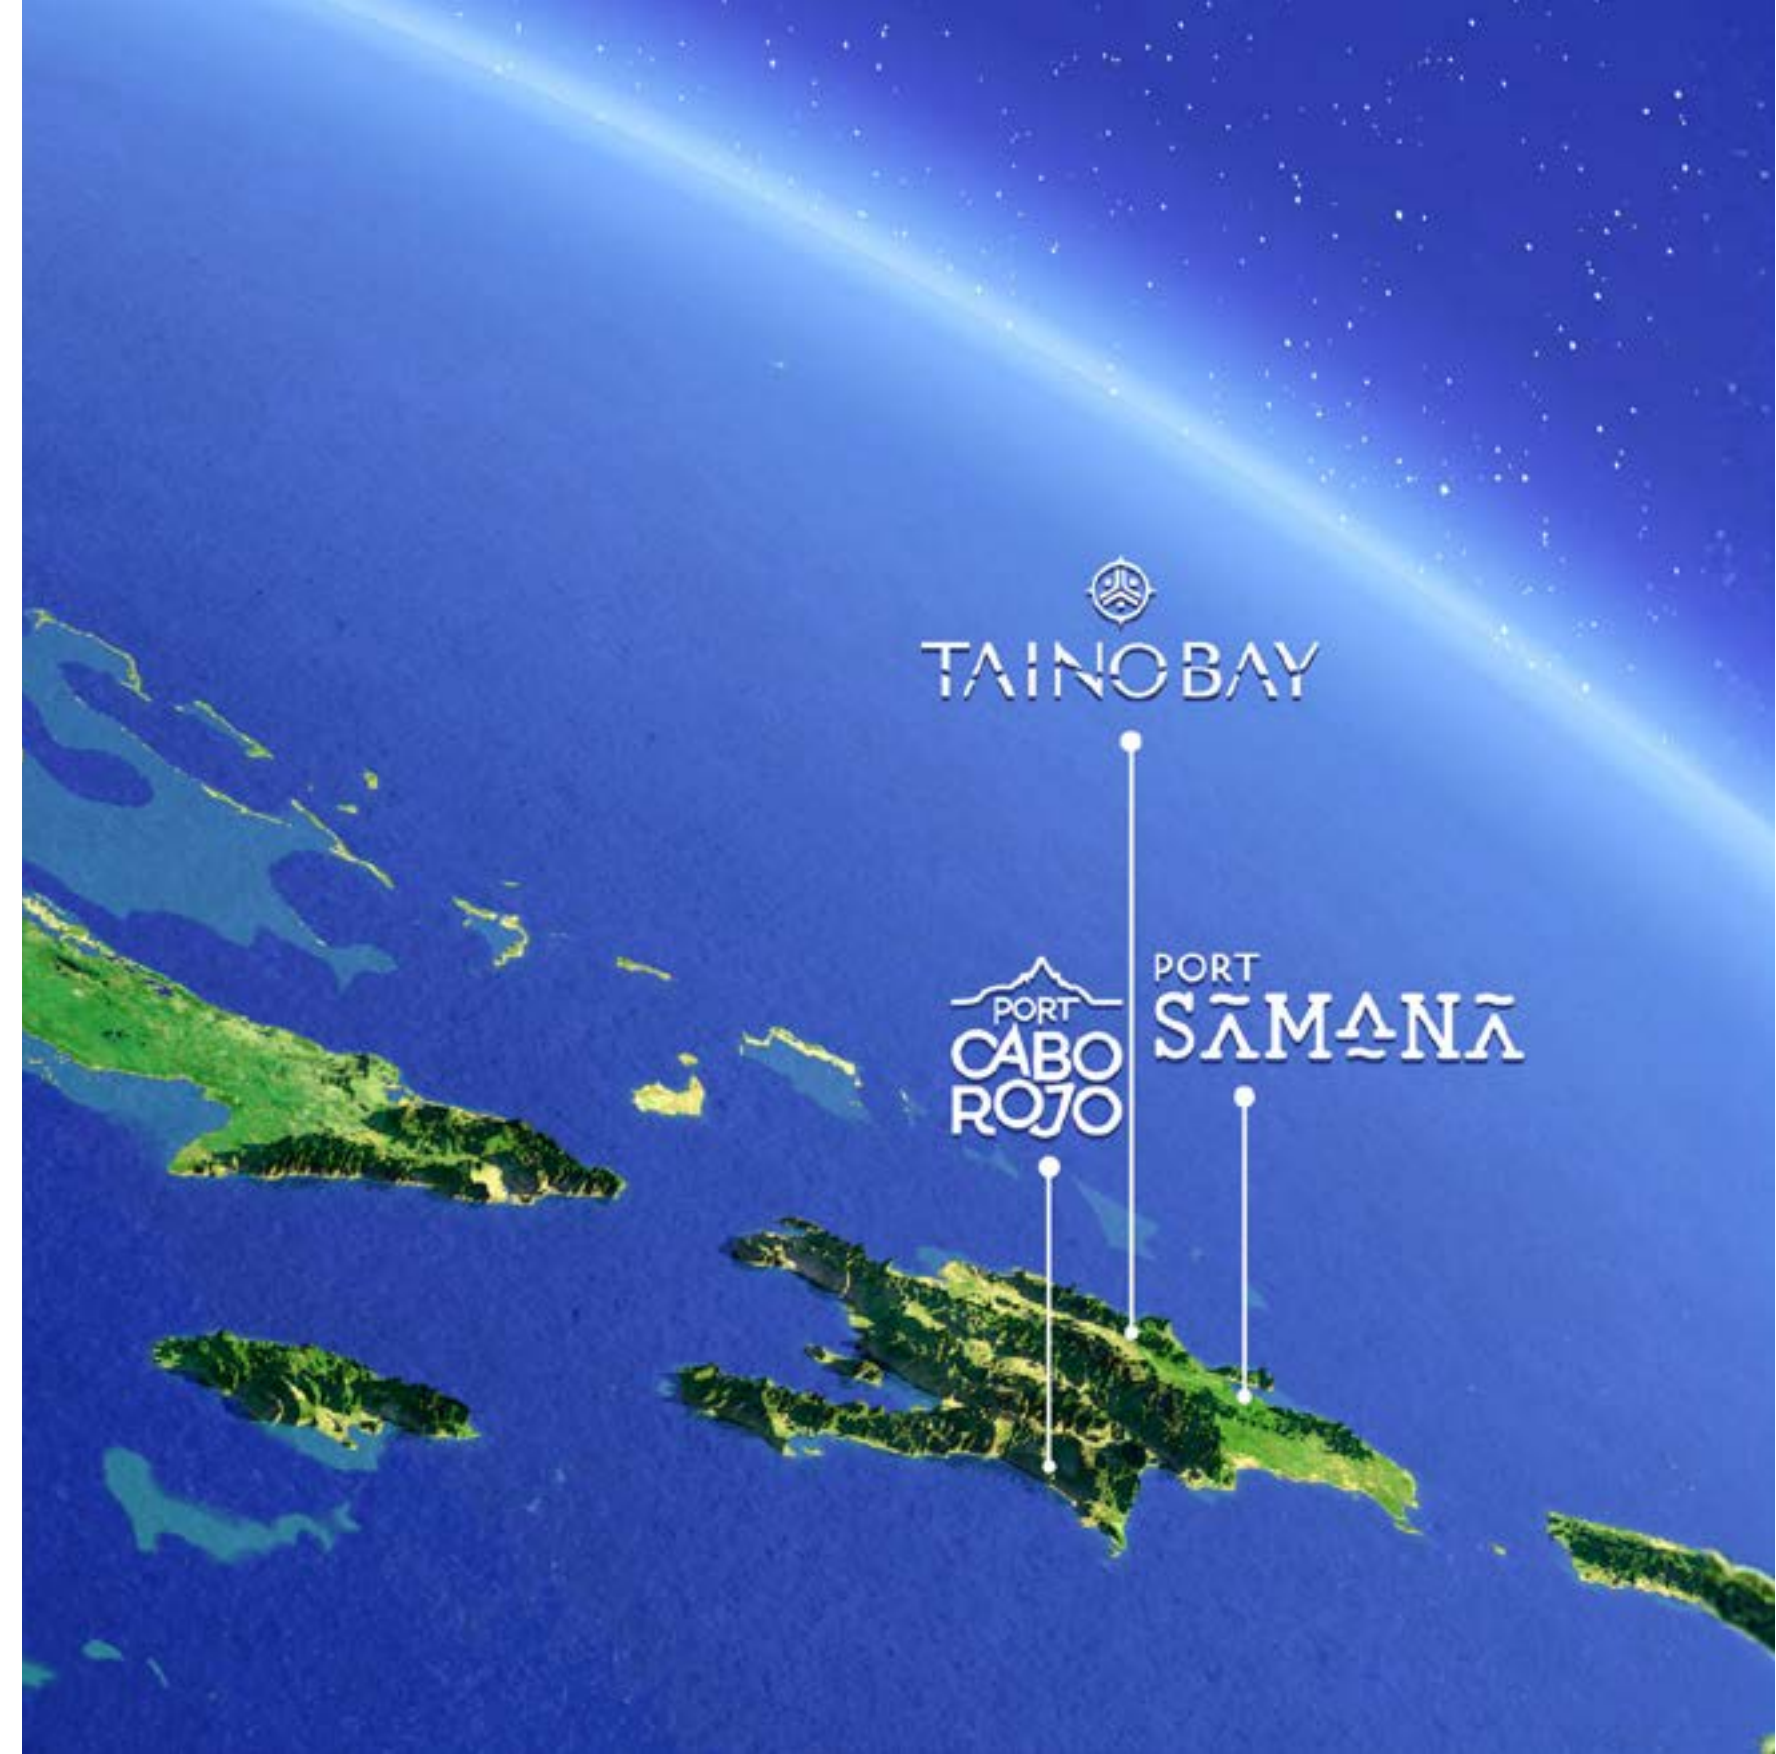

For more than 30 years

ITM Group has created dream destinations in the **Caribbean** and the **Mexican Pacific**, bringing unique experiences to visitors from all over the world, while maintaining the DNA of each place where it operates.

Every project ITM Group has built tells a story as our team is dedicated to bringing our vision to life, and our cruise ports in the **Dominican Republic**, **Mexico**, and **Honduras** are living proof of that philosophy.

Our team works with the highest quality technology to create a unique setting with experiences for visitors of all ages: Pool areas, retail spaces, themed bars & restaurants, there is something for everyone at our ports!

Our commitment and goal are to please the needs of cruise guests.